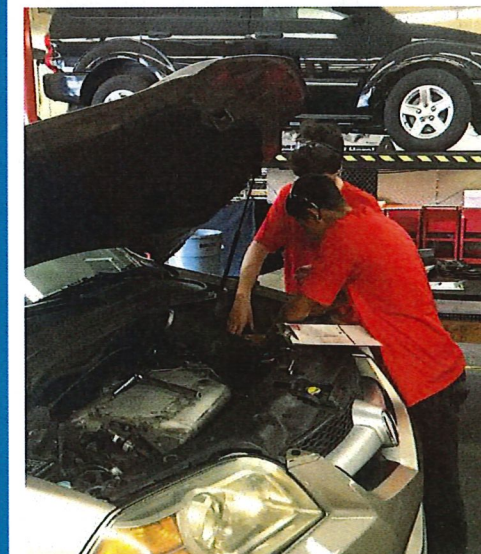

AUTOMOTIVE MAINTENANCE & LIGHT REPAIR BOWERS/WHITLEY CAREER CENTER

Bowers/Whitley Automotive program offers students the opportunity to learn in a National Automotive Technician Education Foundation (NATEF) certified shop while working towards a career in the automotive industry.

The purpose of our program is to teach the students the theory and hands-on application of the vehicle repair industry. We train students in safety regulations, equipment skills, routine maintenance, and customer service.

Students are supported by an advisory board comprised of multiple dealerships in the Tampa Bay Area including Morgan Auto Group, Lithia Auto Group and Brandon Ford among others. At Bowers/Whitley students can build a career doing something they love. The automotive industry offers many careers and the demands are growing daily.

For more information see your program advisor or counselor today!

Student Certifications include:

1. Florida Automotive Dealers
   - ASE Entry Level Automatic Trans/Transaxle
   - ASE Entry Level Automobile Service Technology
   - ASE Entry Level Brakes
   - ASE Entry Level Electrical/Electronic Systems
   - ASE Entry Level Engine Performance
   - ASE Entry Level Engine Repair
2. And more!

Bowers/Whitley Career Center
13609 North 22nd Street
Tampa, FL 33613